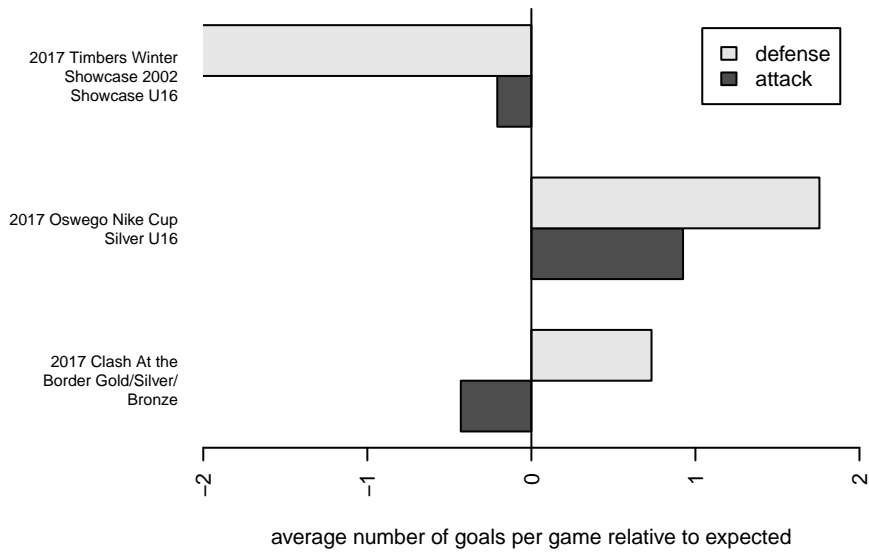

Eastside Timbers Black G02

Eastside Timbers
 Gresham, OR
 G02 total strength=1191
 attack=4.3 defense=3.51
 spr league = PTT Win G02 Div 1 White
 notes= Feyenoord

alt names used:
 EASTSIDE SOCCER EASTSIDE TIMBERS 02
 EASTSIDE TIMBERS 02G BLACK
 EASTSIDE TIMBERS 02G BLACK (OR)
 EST 02G Black

Venues played:
 2017 Clash At the Border Gold/Silver/Bronze
 2017 Oswego Nike Cup Silver U16
 2017 Timbers Winter Showcase 2002 Showcas
 2017 PTT Winter G02 Division 1 White

Eastside Timbers Black G02
 Dots are actual minus expected GF (blue circles) and GA (red triangles).
 Blue line is smoothed change in attack strength. Red is smoothed change in defense strength.

**attack and defense variance (black dot)
relative to other teams
and top 10 in region**

**attack and defense rating
relative to others at age
and all opponents in last 13 months**

Performance relative to 13 month average