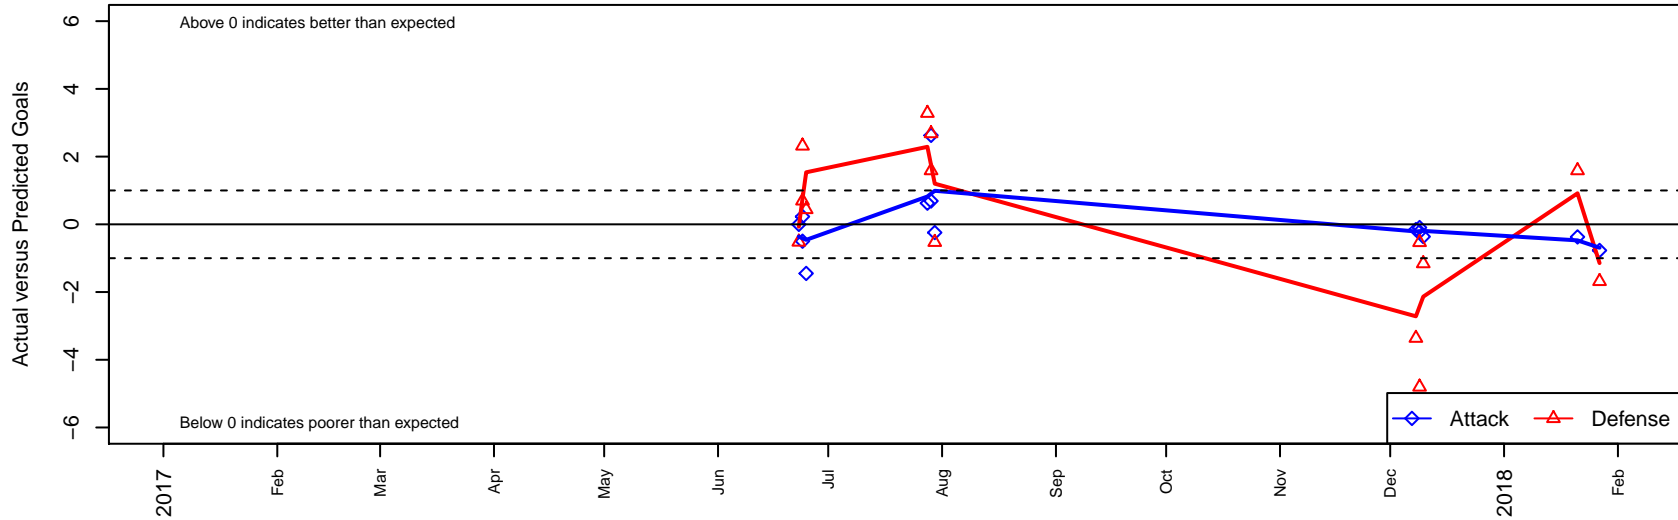

Eastside Timbers Black G02

Eastside Timbers
 Gresham, OR
 G02 total strength=1191
 attack=4.3 defense=3.51
 spr league = PTT Win G02 Div 1 White
 notes= Feyenoord

alt names used:
 EASTSIDE SOCCER EASTSIDE TIMBERS 02
 EASTSIDE TIMBERS 02G BLACK
 EASTSIDE TIMBERS 02G BLACK (OR)
 EST 02G Black

Venues played:
 2017 Clash At the Border Gold/Silver/Bronze
 2017 Oswego Nike Cup Silver U16
 2017 Timbers Winter Showcase 2002 Showcas
 2017 PTT Winter G02 Division 1 White

Eastside Timbers Black G02
 Dots are actual minus expected GF (blue circles) and GA (red triangles).
 Blue line is smoothed change in attack strength. Red is smoothed change in defense strength.

**attack and defense variance (black dot)
relative to other teams
and top 10 in region**

**attack and defense rating
relative to others at age
and all opponents in last 13 months**

Performance relative to 13 month average