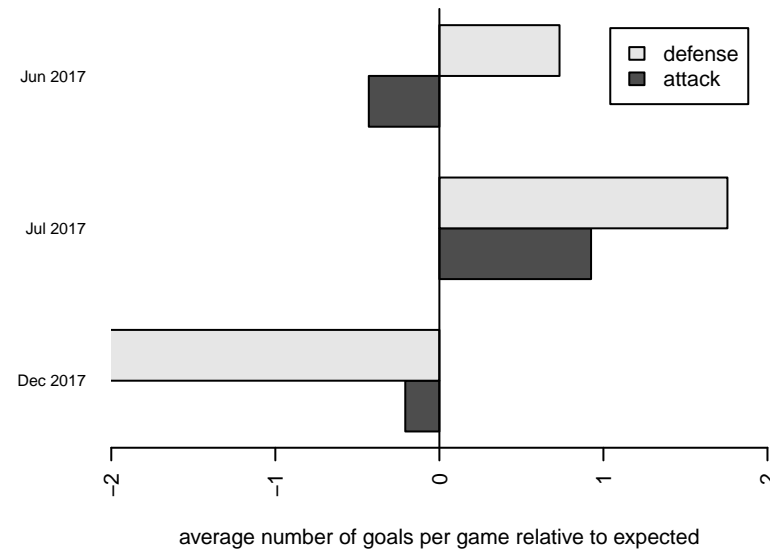

Performance relative to 13 month average